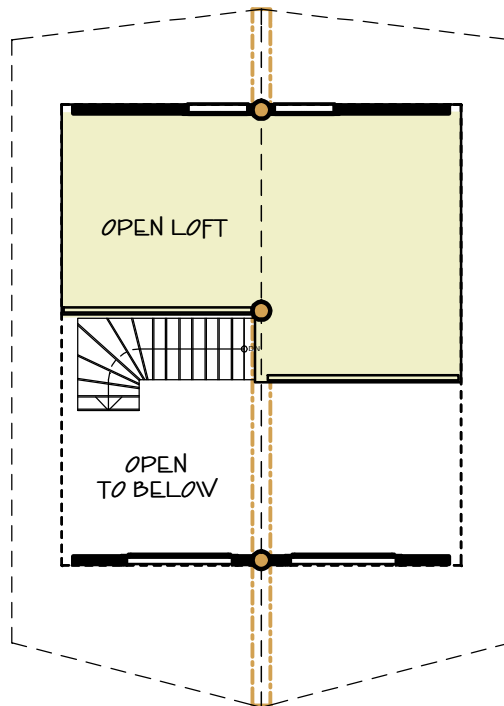

Main Floor Plan

Loft Floor Plan

CANADA DIVISION
 351 HODGSON ROAD
 WILLIAMS LAKE, B.C.
 CANADA
 P.H. (250) 392-5577
 FAX (250) 392-5581
 TOLL FREE 1-877-822-5647

U.S. DIVISION
 1100 N. BEELINE HIGHWAY
 PAYSON, ARIZONA
 UNITED STATES
 P.H. (928) 472-8073
 FAX (928) 474-8991
 TOLL FREE 1-877-224-4564

The Retreat

FIRST FLOOR: 780 sq ft
 SECOND FLOOR: 340 sq ft
 TOTAL LIVING AREA: 1120 sq ft