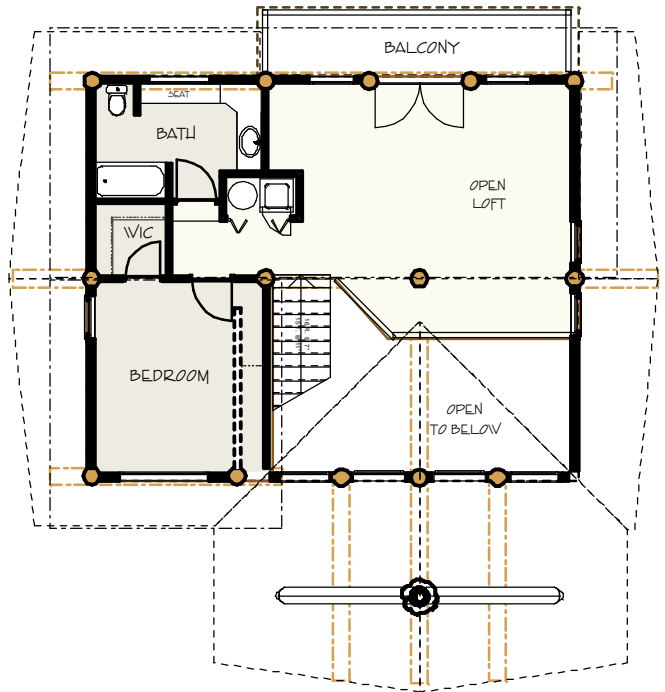

Main Floor

Loft Floor Plan

CANADA DIVISION  
 351 LODGSON ROAD  
 WILLIAMS LAKE, B.C.  
 V2G 3P7  
 CANADA  
 PH (250) 392-5577  
 FAX (250) 392-5581  
 TOLL FREE 1-877-822-5647

U.S. DIVISION  
 1100 N. BEELINE HIGHWAY  
 PAYSON, ARIZONA  
 85521  
 UNITED STATES  
 PH (928) 472-8073  
 FAX (928) 474-8991  
 TOLL FREE 1-877-224-4564

The Browning

MAIN FLOOR: 952 sq ft  
 LOFT LEVEL: 710 sq ft  
 TOTAL LIVING AREA: 1662 sq ft